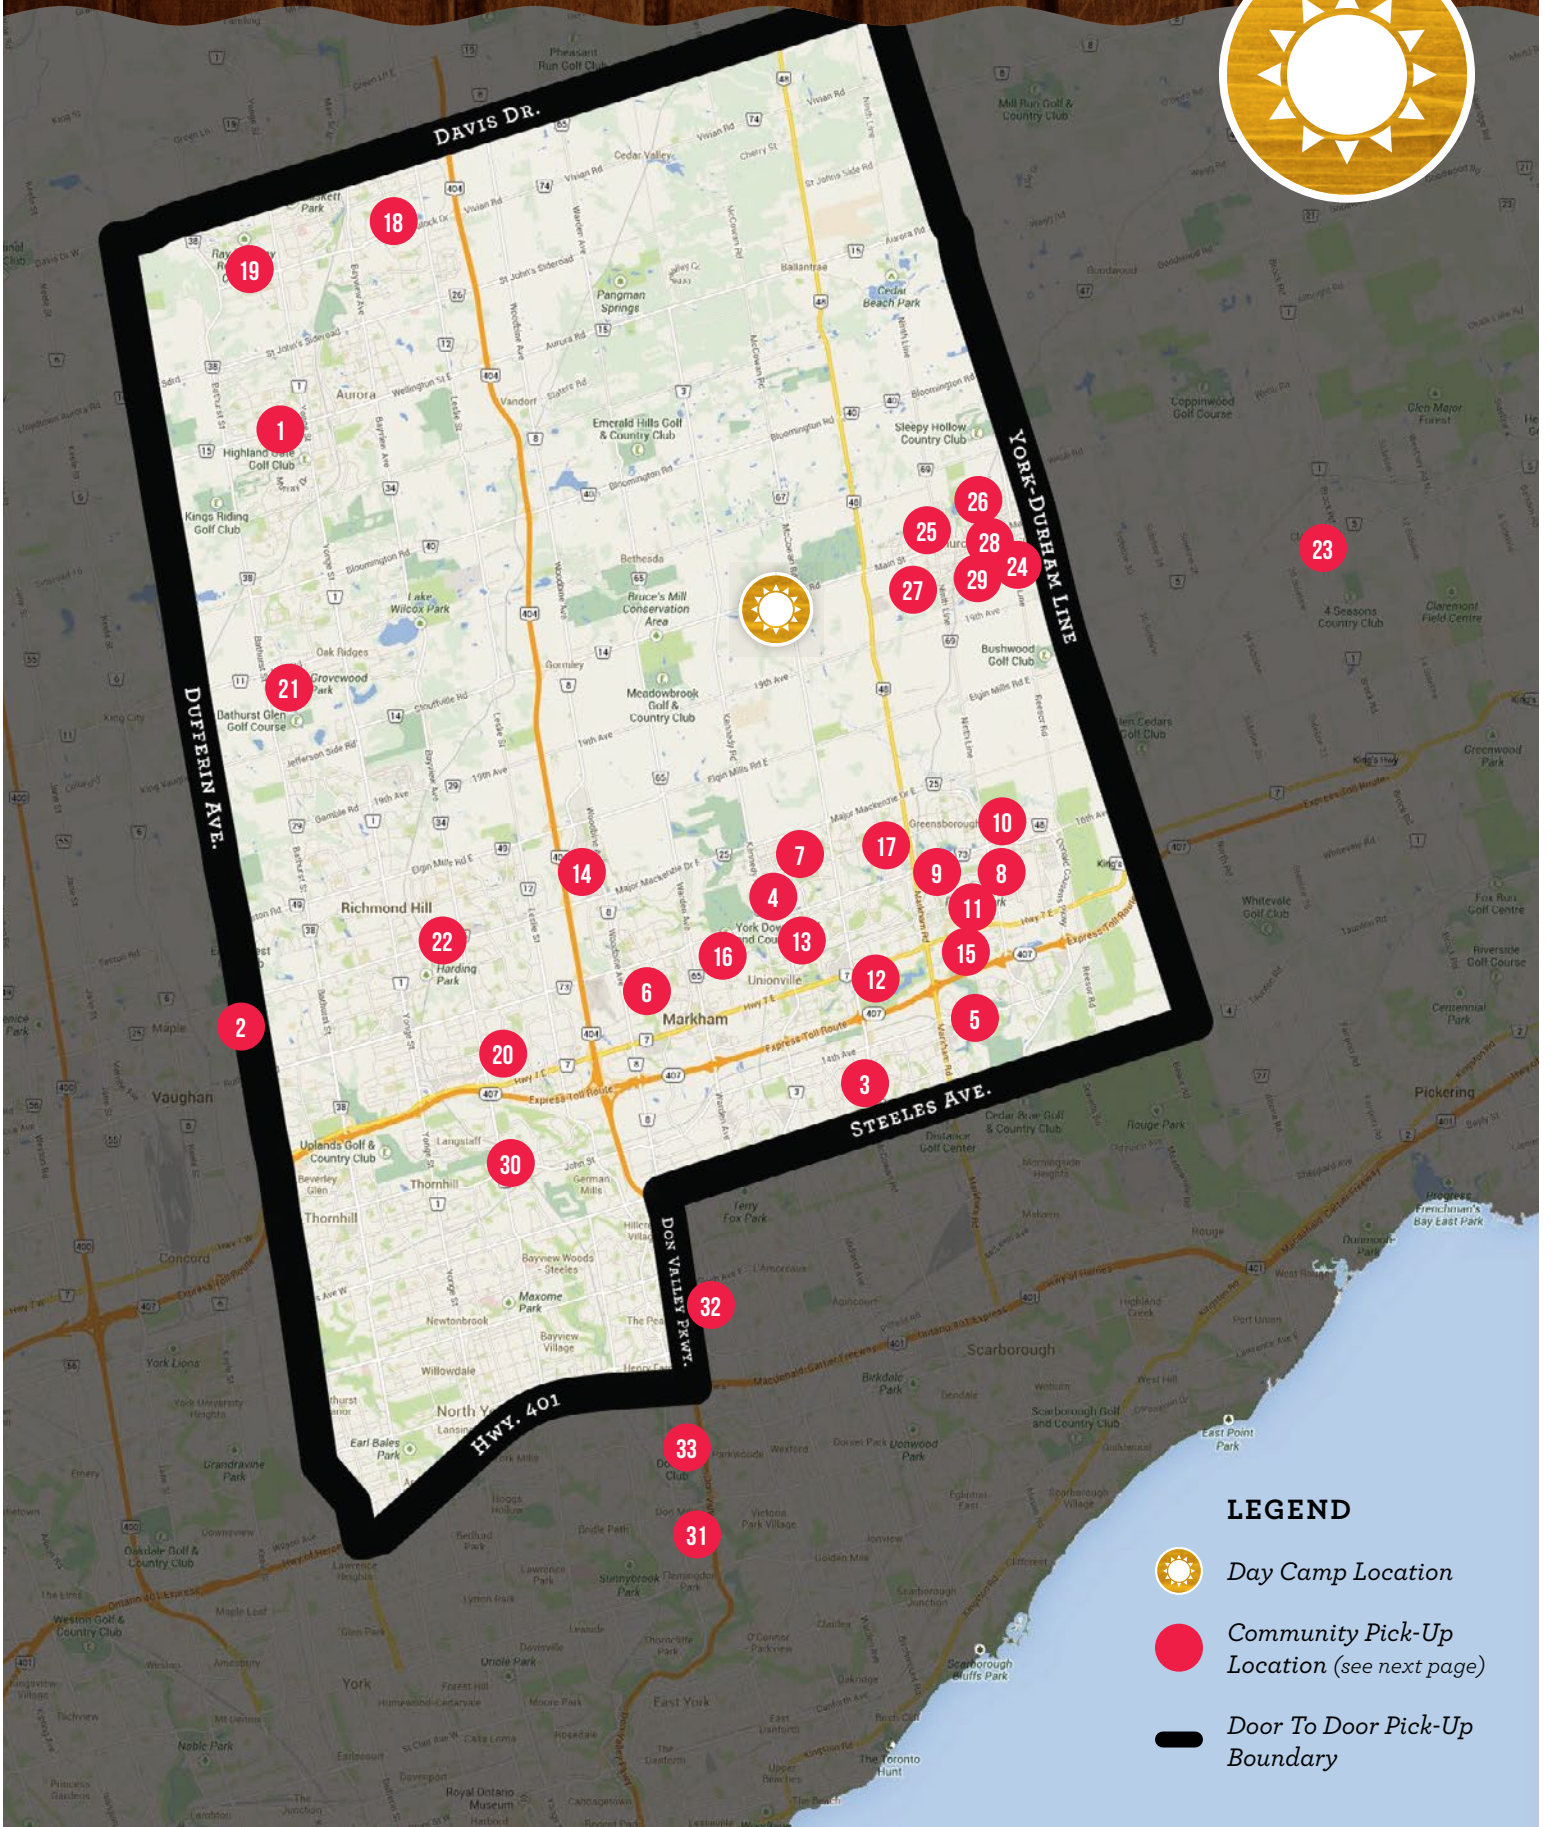

Willowgrove Day Camp – Community Bus Locations Summer 2019

Day Camp Address: 11737 McCowan Road

LEGEND

-  Day Camp Location
-  Community Pick-Up Location (see next page)
-  Door To Door Pick-Up Boundary

Willowgrove Day Camp – Community Bus Locations Summer 2019

Aurora

- ① Wellington P.S.
125 Wellington Street West
-

Maple

- ② Dr. Roberta Bondar P.S.
401 Grand Trunk Avenue
-

Markham

- ③ Armandale Community Centre
2401 Denison Street
- ④ Beckett Farm P.S.
78 Beckett Avenue
- ⑤ Boxwood P.S.
30 Boxwood Crescent
- ⑥ Buttonville P.S.
141 John Button Boulevard
- ⑦ Castlemore P.S.
2256 Ridgecrest Road
- ⑧ Cornell Village P.S.
186 Country Glen Road
- ⑨ Edward T. Crowle P.S.
15 Larkin Avenue
- ⑩ Little Rouge P.S.
571 Country Glen Road
- ⑪ Reesor Park P.S.
69 Wootten Way North
- ⑫ Roy H. Crosby P.S.
115 Drakefield Road
- ⑬ St. Matthew Catholic Elementary School
75 Waterbridge Lane
- ⑭ Sir John A. MacDonald P.S.
45 Murison Drive
- ⑮ William Armstrong P.S.
11 Major Button Drive
- ⑯ William Berczy P.S.
120 Carlton Road
- ⑰ Wismer P.S.
171 Mingay Avenue
-

Newmarket

- ⑱ Bogart P.S.
855 College Manor Drive
- ⑲ Clearmeadow P.S.
200 Clearmeadow Boulevard
-

Richmond Hill

- ⑳ Adrienne Clarkson P.S.
68 Queens College Drive
- ㉑ Kettle Lakes P.S.
62 Kingshill Road
- ㉒ Walter Scott P.S.
500 Major Mackenzie Drive East
-

Thornhill

- ㉚ Thornhill Community Centre
7755 Bayview Avenue
-

Toronto

- ㉛ Greenland P.S.
15 Greenland Road
- ㉜ Pleasant View Jr. High
175 Brian Drive
- ㉝ Three Valley's Drive P.S.
76 Three Valleys Drive (York Mills and Don Valley Parkway)
-